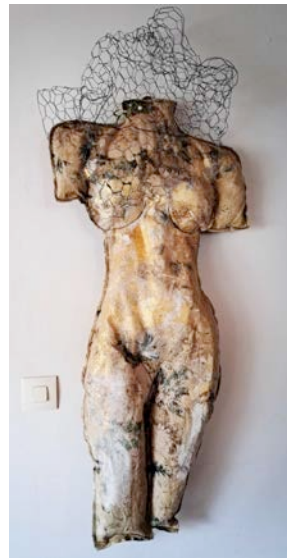

Figure #2

Cassandra Wainhouse

2023, technique mixte, 120cm x 45cm

CHF 2'900.-